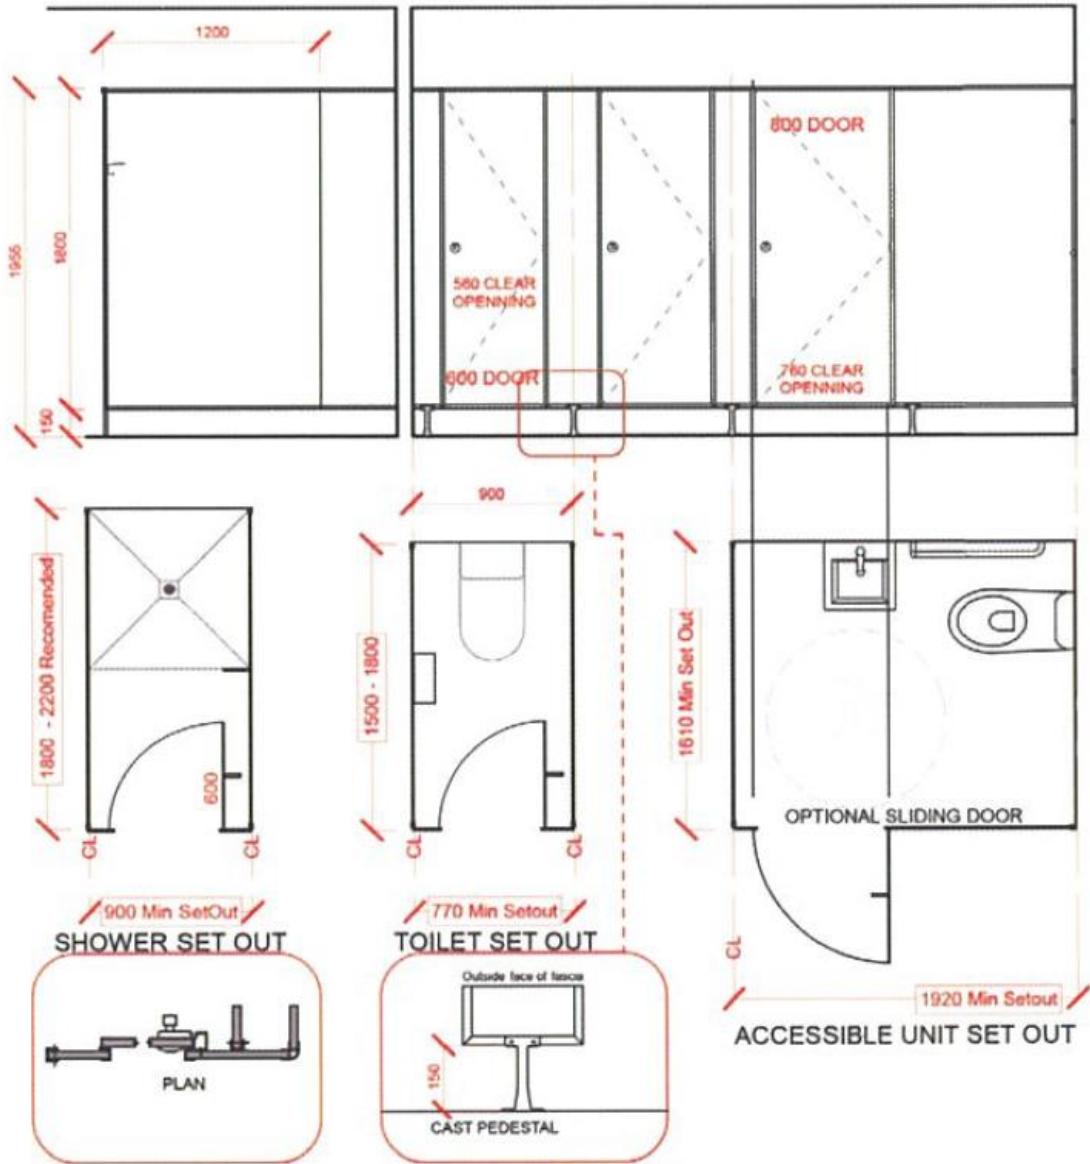

STRATOS TYPICAL DETAILS

HALE MANUFACTURING LTD
PARTITION AND WASHROOM SYSTEMS