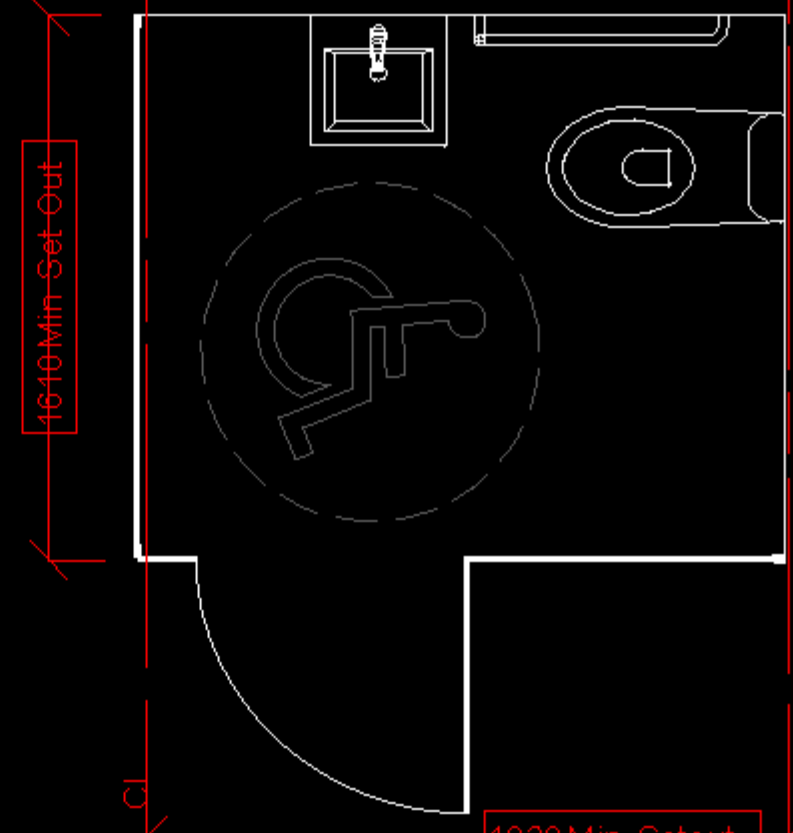

TOILET SET OUT

ACCESSIBLE UNIT SET OUT

SECTION A-A

ROUND TOPS AVAILABLE WITH 13 MM
 COMPACT ONLY
 BUDGET VERSION SQUARE TOP
 STRUCTBOARD

BLADEFOOT