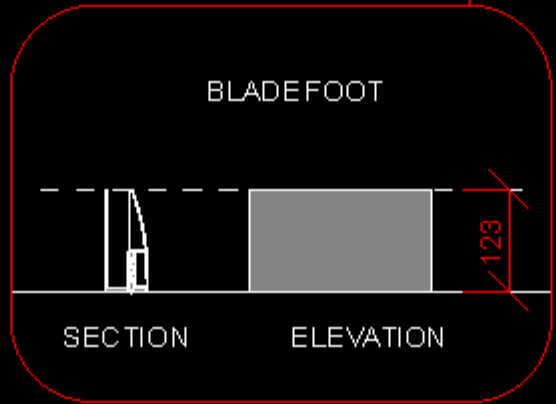

TOILET SET OUT

ACCESSIBLE UNIT SET OUT

SECTION A-A

ROUND TOPS AVAILABLE WITH 13 MM
 COMPACT ONLY
 BUDGET VERSION SQUARE TOP
 STRUCTBOARD

BLADEFOOT