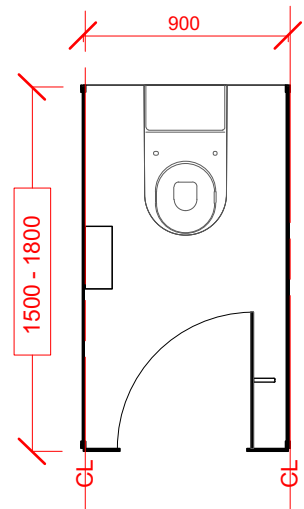

1800 - 2200 Recommended
 900 Min Set Out
SHOWER SET OUT

1500 - 1800
 770 Min Setout
TOILET SET OUT

1610 Min Set Out
 1920 Min Setout
ACCESSIBLE UNIT SET OUT