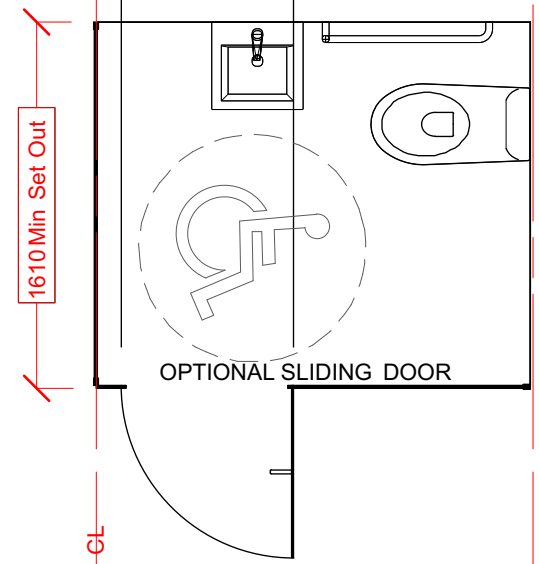

1800 - 2200 Recommended
 900 Min Set Out
SHOWER SET OUT

1500 - 1800
 770 Min Setout
TOILET SET OUT

1610 Min Set Out
 1920 Min Setout
ACCESSIBLE UNIT SET OUT