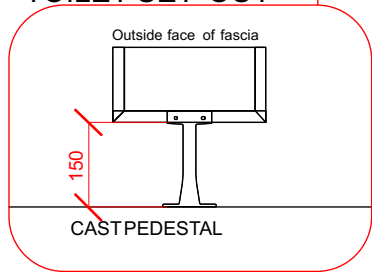

1800 - 2200 Recommended
 900 Min Set Out
SHOWER SET OUT

1500 - 1800
 770 Min Setout
TOILET SET OUT

1610 Min Set Out
 1920 Min Setout
ACCESSIBLE UNIT SET OUT