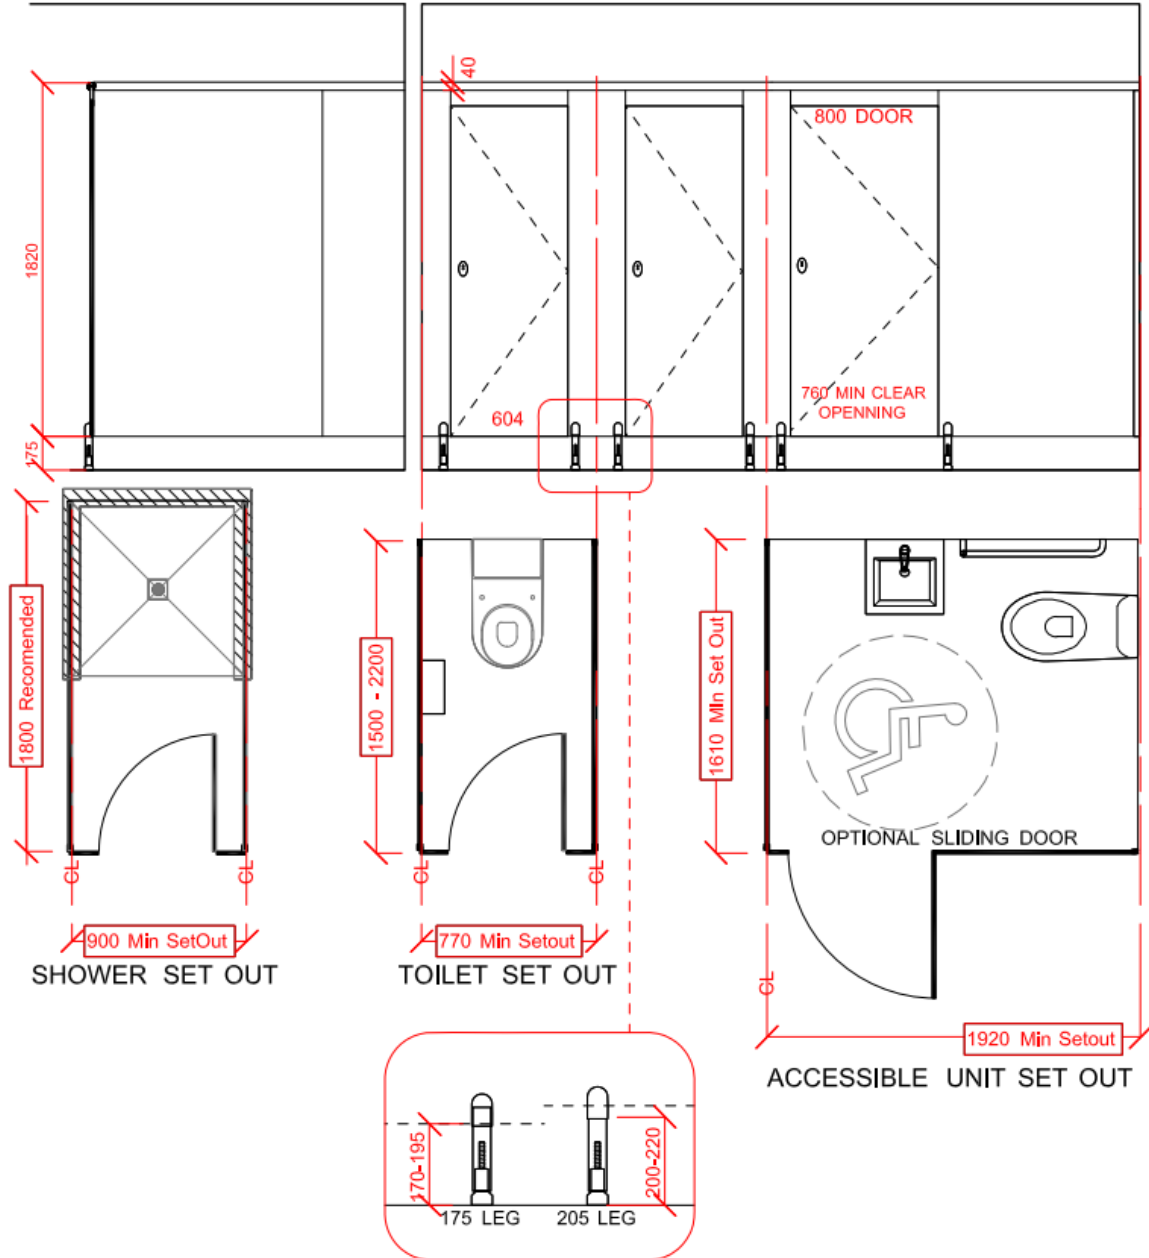

CONTEMPORARY

TYPICAL DETAILS

HALE MANUFACTURING LTD
PARTITION AND WASHROOM SYSTEMS